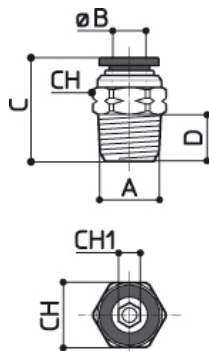

K10

FISSO DIRITTO NPT SERIE-K
 FIXED STRAIGHT NPT K-SERIES
 DROIT FIXE NPT SERIE-K
 GERADER EINSCHRAUBANSCHLUSS, NPT Serie-K

CODICE	A	B	C	D	E	F	G	CH	CH1	GR
K10K630	N1/8	6.35(1/4)	21.9	7.5				12	4	7
K10X630	N1/4	6.35(1/4)	21.8	9				14	5	11
K10Y630	N3/8	6.35(1/4)	22.5	10.5				17	5	21
K10K790	N1/8	7.93(5/16)	26.6	7.5				14	5	11
K10X790	N1/4	7.93(5/16)	24.3	9				14	6	10
K10Y790	N3/8	7.93(5/16)	24.1	10.5				17	6	19
K10K950	N1/8	9.52(3/8)	28.7	7.5				17	5	15
K10X950	N1/4	9.52(3/8)	30.3	9				17	6	18
K10Y950	N3/8	9.52(3/8)	28.2	10.5				17	8	20
K10Z950	N1/2	9.52(3/8)	25.8	12				21	8	30
K10X270	N1/4	12.7(1/2)	32.5	9				19	6	22
K10Y270	N3/8	12.7(1/2)	30.8	10.5				19	8	23
K10Z270	N1/2	12.7(1/2)	28.3	12				21	10	30